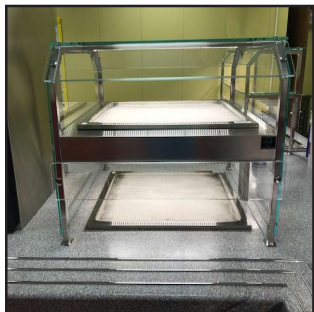

Master Fabricators

Serving Line Counter Specialists™

The Cirilo Counter Collection is our most sophisticated continuous counter option.

The Unity Modular Collection is our modular counter option.

These modern counters are themselves art work that will endure many years of service. Superior durability and trouble-free maintenance optimize the total cost of ownership over the lifetime of our counter collections. Master Fabricators' counter collections are fabricated to exceed your expectations.